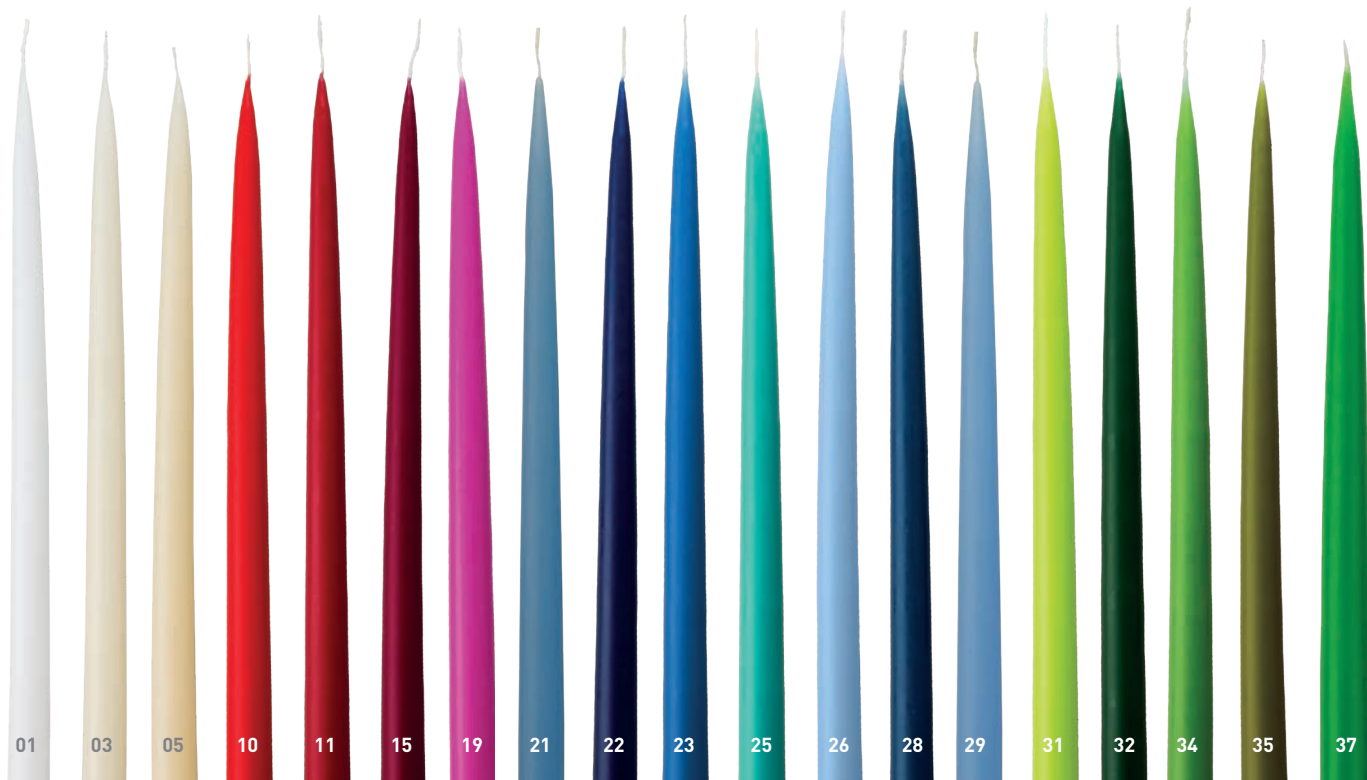

01

03

05

10

11

15

19

21

22

23

25

26

28

29

31

32

34

35

37